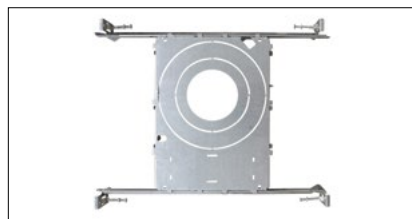

3" & 4" LED ULTRA SLIM DOWNLIGHTS

TYPE	LED ULTRA SLIM	LED ULTRA SLIM	LED ULTRA SLIM
Model	RLF-3808	RLF-4812	RLF-4912
Description	3" Ultra Slim Downlight with Round White Trim	4" Ultra Slim Downlight with Round White Trim	4" Ultra Slim Downlight with Square White Trim
Remote Driver Included	●	●	●
New Construction	●	●	●
Remodel	●	●	●
Dimensions	3 3/4" Ø x 1" H	5" Ø x 1" H	4 5/8" x 4 5/8" x 1" H
Ceiling Cutout	3" Ø	4 1/4" Ø	4 1/4" Ø
Ratings	IC, Airtight	IC, Airtight	IC, Airtight
Trim Options Sold Separately	RLT-38	RLT-48	RLT-49
Input	120V AC	120V AC	120V AC
Wattage	8W	12W	12W
Lumens @3000K	500 Lm	800 Lm	800 Lm
Efficacy @3000K	63 Lm/W	67 Lm/W	67 Lm/W
5 CCT Switch 2700K, 3000K, 3500K, 4000K, 5000K	●	●	●
3000K		●	
CRI	90+	90+	90+
Beam Angle	120°	120°	120°
Dimming	TRIAC	TRIAC	TRIAC
Environment	Indoor - Wet	Indoor - Wet	Indoor - Wet
Listing	c-ETL-us, Title 24	c-ETL-us, Title 24	c-ETL-us, Title 24
Warranty	5 Years	5 Years	5 Years

TRIM OPTIONS

	MODEL/DESCRIPTION	FINISH
	RLT-38 3" Round Decorative Trim Ring for RLF-3808	BK - Black BN - Brushed Nickel
	RLT-48 4" Round Decorative Trim Ring for RLF-4812	BK - Black BN - Brushed Nickel BZ - Oil Rubbed Bronze
	RLT-49 4" Square Decorative Trim Ring for RLF-4912	BK - Black BN - Brushed Nickel

RLH-346-NC-UNI
Universal Mounting Plate with Hanger Bars
Knock out hole size: 3" Ø, 4 5/8" Ø, 6 1/4" Ø