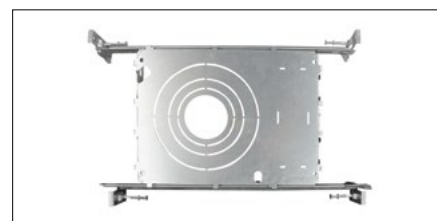

1" MICRO RECESSED DOWNLIGHTS

TYPE	LED MICRO TRIMMED	LED MICRO TRIMLESS		
Model	RLF-1107	RLF-1507		
Description	1" LED Downlight	1" LED Downlight		
Remote Driver Included	●	●		
Aimable				
New Construction	●	●		
Remodel	●	●		
Dimensions	2" Ø × 2 7/8" H	2" Ø × 3 1/2" H		
Ceiling Cutout	2 1/8" Ø	2 1/2" Ø		
Ratings	IC, Airtight	IC, Airtight		
Trim Options Sold Separately	RLT-1101 RLT-1106	Mud-in Flange Included		
Reflector Options Sold Separately				
Input	120V AC	120V AC		
Wattage	7W	7W		
Lumens @3000K	500 Lm	500 Lm		
Efficacy @3000K	71 Lm/W	71 Lm/W		
5 CCT Switchable 2700K, 3000K, 3500K, 4000K, 5000K	●	●		
3000K		●		
CRI	90+	90+		
Beam Angle	30°	38°		
Dimming	TRIAC	TRIAC		
Environment	Indoor - Wet	Indoor - Wet		
Listing	c-ETL-us, Title 24	c-ETL-us, ES, Title 24		
Warranty	5 Years	5 Years		

TRIM OPTIONS

	MODEL/DESCRIPTION	FINISH
	RLT-1101 Round Reflector Trim for RLF-1107	BK - Black WH - White
	RLT-1106 Square Reflector Trim for RLF-1107	BK - Black WH - White

RLH-23354-NC-UNI
Universal Mounting Plate with Hanger Bars
Knock out hole size: 2 1/8"Ø, 2 7/8"Ø, 3 3/4"Ø, 5 1/4"Ø