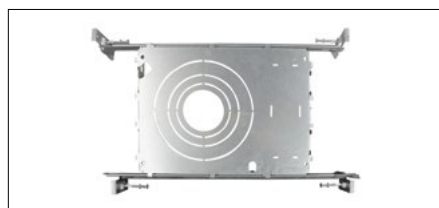

3.5" & 4" RECESSED DOWNLIGHTS

TYPE	LED REGRESSED GIMBAL	LED FIXED TRIM	LED RECESSED GIMBAL	LED REGRESSED GIMBAL
Model	RLF-35312	RLF-35115	RLF-4312	RLF-4412
Description	3.5" Round Regressed Gimbal Downlight	3.5" Round Fixed Trim Downlight	4" Round Regressed Gimbal Downlight	4" Square Regressed Gimbal Downlight
Remote Driver Included	●	●	●	●
Adjustable	30° Tilt, 360° Rotation			
New Construction	●	●	●	●
Remodel	●	●	●	●
Dimensions	4 3/8" Ø x 3 1/4" H	4 3/8" Ø x 3 1/4" H	5" Ø x 2 1/2" H	4 7/8" x 4 7/8" x 2 3/8" H
Ceiling Cutout	3 3/4" Ø	3 3/4" Ø	4 1/4" Ø	4 1/4" Ø
Ratings	IC, Airtight			
Trim Options Sold Separately	BK - Black Integrated Regressed Gimbal WH - White Integrated Regressed Gimbal	BK - Black Integrated Fixed Trim WH - White Integrated Fixed Trim	BK - Black Integrated Regressed Gimbal WH - White Integrated Regressed Gimbal	BK - Black Integrated Regressed Gimbal - Square WH - White Integrated Regressed Gimbal - Square
Reflector Options Sold Separately				
Input	120V AC			
Wattage	12W	15W	12W	12W
Lumens @3000K	800 Lm	1000 Lm	800 Lm	800 Lm
Efficacy @3000K	67 Lm/W	67 Lm/W	67 Lm/W	67 Lm/W
5 CCT Switch 2700K, 3000K, 3500K, 4000K, 5000K	●	●	●	●
CRI	90+			
Beam Angle	38°			
Finish	BK - Black WH - White	BK - Black WH - White	BK - Black WH - White	BK - Black WH - White
Dimming	TRIAC			
Environment	Indoor - Wet			
Listing	c-ETL-us, Title 24			
Warranty	5 Years			

RLH-23354-NC-UNI
Universal Mounting Plate with Hanger Bars
Knock out hole size: 2 1/8"Ø, 2 7/8"Ø, 3 3/4"Ø, 5 1/4"Ø