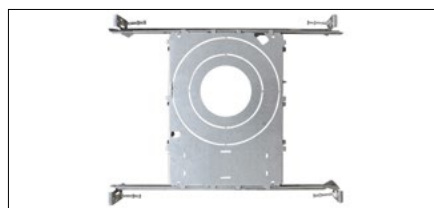

RLH-346-NC-UNI
Universal Mounting Plate with Hanger Bars
Knock out hole size: 3" Ø, 4 3/8"Ø, 6 1/4" Ø