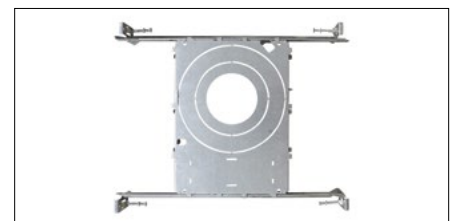

RLH-346-NC-UNI
Universal Mounting Plate with Hanger Bars
Knock out hole size: 3" Ø, 4 3/8" Ø, 6 1/4" Ø