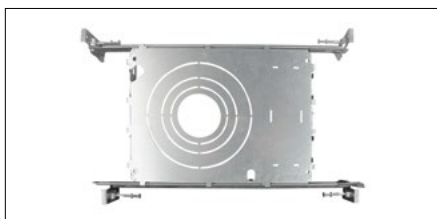

TYPE	LED MINIATURE TRIMMED	LED MINIATURE TRIMMED	LED MINIATURE TRIMMED	LED MINIATURE TRIMMED
Model	RLF-2108	RLF-2115	RLF-2115-UNI	RLF-2708
Description	2" LED Downlight with Interchangeable Reflector & Round Trim	2" LED Downlight with Interchangeable Reflector & Round Trim	2" LED Downlight with Interchangeable Reflector & Round Trim, Universal Voltage	2" LED Downlight with Gimbal Trim
Remote Driver Included	●	●	●	●
Aimable				30° Tilt, 360° Rotation
New Construction	●	●	●	●
Remodel	●	●	●	●
Dimensions	3 1/8" Ø x 2 7/8" H	3 1/8" Ø x 5" H	3 1/8" Ø x 5" H	3 1/4" Ø x 2" H
Ceiling Cutout	2 7/8" Ø	2 7/8" Ø	2 7/8" Ø	2 7/8" Ø
Ratings	IC Airtight	IC Airtight	IC Airtight	IC
Trim Options Sold Separately	RLT-2101 RLT-2105 RLT-2106 RLT-2109 RLT-2114	RLT-2101 RLT-2105 RLT-2106 RLT-2109 RLT-2114	RLT-2101 RLT-2105 RLT-2106 RLT-2109 RLT-2114	BK - Black WH - White
Reflector Options Sold Separately	RLF-21-REF	RLF-21-REF	RLF-21-REF	
Input	120V AC	120V AC	120-277V AC	120V AC
Wattage	8W	15W	15W	8W
Lumens @3000K	600 Lm	1000 Lm	1000 Lm	600 Lm
Efficacy @3000K	75 Lm/W	67 Lm/W	67 Lm/W	75 Lm/W
5 CCT Switchable 2700K, 3000K, 3500K, 4000K, 5000K	●	●	●	●
CRI	90+	90+	90+	90+
Beam Angle	38°	38°	38°	38°
Dimming	TRIAC	TRIAC	0-10V	TRIAC
Environment	Indoor - Wet*	Indoor - Wet*	Indoor - Wet*	Indoor - Wet
Listing	c-ETL-us, Title 24	c-ETL-us, Title 24	c-ETL-us, Title 24	c-ETL-us
Warranty	5 Years	5 Years	5 Years	5 Years

* With RLT-2109 Trim

RLH-23354-NC-UNI
Universal Mounting Plate with Hanger Bars
Knock out hole size: 2 1/8"Ø, 2 7/8"Ø, 3 3/4"Ø, 5 1/4"Ø