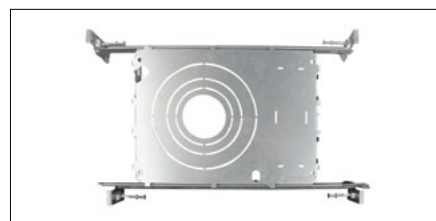

TRIM OPTIONS

	MODEL/DESCRIPTION	FINISH
	RLT-25-RTL Round Mud-in Flange for RLF-2508, RLF-2515 2 1/2" A x 3 1/2" Ø	WH - White
	RLT-25-STL Square Mud-in Flange for RLF-2508, RLF-2515 2 1/2" A x 4" x 4"	WH - White

RLH-23354-NC-UNI
Universal Mounting Plate with Hanger Bars
Knock out hole size: 2 1/8"Ø, 2 7/8"Ø, 3 3/4"Ø, 5 1/4"Ø

RLH-346-NC-UNI
Universal Mounting Plate with Hanger Bars
Knock out hole size: 3"Ø, 4 3/8"Ø, 6 1/4"Ø