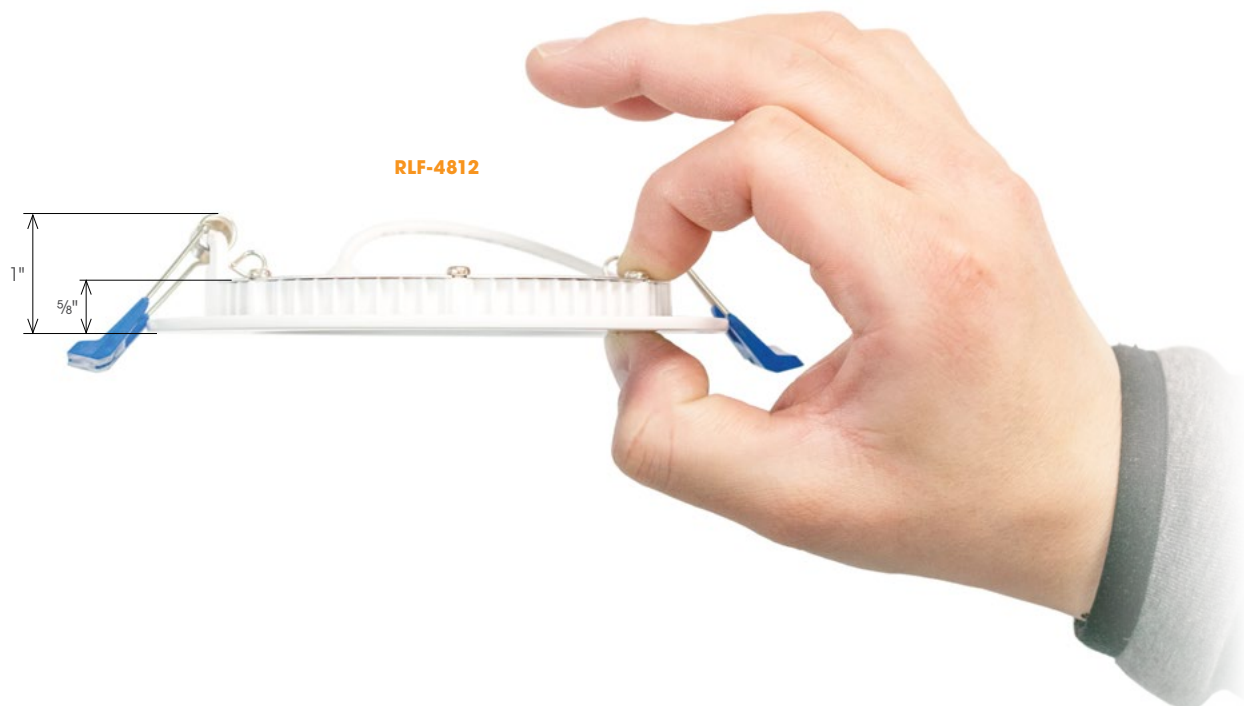

The Ultra Slim Downlight Series ranges from 3" to 8", features a square and round configuration in white, with optional decorative trim rings in black and other finishes.

With an ultra-shallow profile of merely 1" deep coupled with IC Airtight rating, this Slim Downlight is perfect for tight spaces such as soffits, insulated and suspended ceilings.

FEATURES

- Designed for residential and commercial spaces.
- No housing is required for remodel applications.
- Mounting frame with hanger bars optional for new construction applications.
- TRIAC dimming.
- IC and Airtight rated.
- Optional decorative trim rings available.
- 5 level field selectable color temperature.