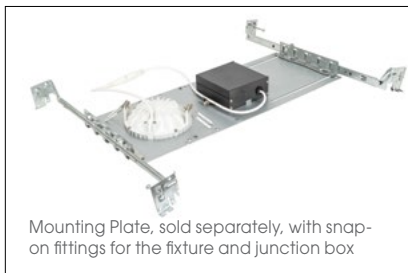

LED RECESSED INDIRECT DOWNLIGHTS

TYPE	LED EDGELIT INDIRECT	LED EDGELIT INDIRECT	LED EDGELIT INDIRECT	LED EDGELIT INDIRECT
Model	RLF-3112	RLF-3312	RLF-5115	RLF-5315
Description	3" Recessed Round Indirect Downlight	3" Recessed Square Indirect Downlight	5" Recessed Round Indirect Downlight	5" Recessed Square Indirect Downlight
Remote Driver Included	●	●	●	●
Adjustable				
New Construction	●	●	●	●
Remodel	●	●	●	●
Dimensions	4 3/4" Ø x 1 1/2" H	4 3/4" x 4 3/4" x 1 1/2" H	6 3/4" Ø x 2" H	6 3/4" x 6 3/4" x 2" H
Ceiling Cutout	4 3/16" Ø	4 3/16" x 4 3/16"	6 3/16" Ø	6 3/16" x 6 3/16"
Ratings	IC, Airtight	IC, Airtight	IC, Airtight	IC, Airtight
Trim Options	WH - Integral White Dome	WH - Integral White Dome	WH - Integral White Dome	WH - Integral White Dome
Input	120V AC	120V AC	120V AC	120V AC
Wattage	12W	12W	15W	15W
Lumens @3000K	660 Lm	620 Lm	1000 Lm	900 Lm
Efficacy @3000K	55 Lm/W	52 Lm/W	67 Lm/W	60 Lm/W
2700K	●	●	●	●
3000K*	●	●	●	●
3500K*	●	●	●	●
4000K*	●	●	●	●
5000K	●	●	●	●
CRI	90+	90+	90+	90+
Beam Angle	110°	110°	110°	110°
Dimming	TRIAC	TRIAC	TRIAC	TRIAC
Environment	Indoor - Dry	Indoor - Dry	Indoor - Dry	Indoor - Dry
Listing	c-ETL-us, Title 24*	c-ETL-us, Title 24*	c-ETL-us, Title 24*	c-ETL-us, Title 24*
Warranty	5 Years	5 Years	5 Years	5 Years

* All models - 3000K, 3500K, 4000K are Title 24 JA8 compliant
● Consult Factory

Mounting Plate, sold separately, with snap-on fittings for the fixture and junction box

RLF-31F
New Construction
Mounting Plate for RLF-3112

RLF-51F
New Construction
Mounting Plate for RLF-5115