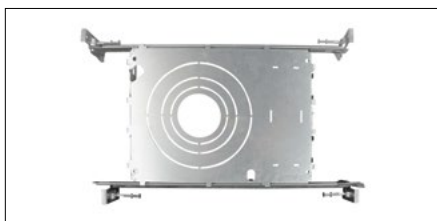

3" RECESSED DOWNLIGHTS

TYPE	LED REGRESSED GIMBAL	LED REGRESSED GIMBAL	LED GIMBAL	LED TRIMLESS
Model	RLF-3308	RLF-3408	RLF-3712	RLF-3515-RLT
Description	3" Round Regressed Gimbal Downlight	3" Square Regressed Gimbal Downlight	3" Round Gimbal Downlight	3" Round Trimless Downlight
Remote Driver Included	●	●	●	●
Adjustable	30° Tilt, 360° Rotation	30° Tilt, 360° Rotation	30° Tilt, 360° Rotation	
New Construction	●	●	●	●
Remodel	●	●	●	●
Dimensions	4 1/4" Ø x 2 3/8" H	4 1/4" x 4 1/4" x 2 3/8" H	4 7/8" Ø x 2 1/4" H	3" Ø x 2" H
Ceiling Cutout	3 3/8" Ø	3 3/8" Ø	4 1/4" Ø	3 3/4" Ø
Ratings	IC, Airtight	IC, Airtight	IC, Airtight	IC Airtight
Trim Options	BK - Black Integrated Regressed Gimbal WH - White Integrated Regressed Gimbal	BK - Black Integrated Regressed Gimbal WH - White Integrated Regressed Gimbal	BK - Black Integrated Gimbal WH - White Integrated Gimbal	Mud-in Flange Included
Reflector Options Sold Separately				
Input	120V AC	120V AC	120V AC	120V AC
Wattage	8W	8W	12W	15W
Lumens @3000K	600 Lm	600 Lm	800 Lm	1000 Lm
Efficacy @3000K	75 Lm/W	75 Lm/W	67 Lm/W	67 Lm/W
5 CCT Switch 2700K, 3000K, 3500K, 4000K, 5000K	●	●	●	●
CRI	90+	90+	90+	90+
Beam Angle	38°	38°	38°	38°
Dimming	TRIAC	TRIAC	TRIAC	TRIAC
Environment	Indoor - Wet	Indoor - Wet	Indoor - Wet	Indoor - Wet
Listing	c-ETL-us, Title 24	c-ETL-us, Title 24	c-ETL-us, Title 24	c-ETL-us, Title 24
Warranty	5 Years	5 Years	5 Years	5 Years

RLH-23354-NC-UNI
Universal Mounting Plate with Hanger Bars
Knock out hole size: 2 1/8"Ø, 2 7/8"Ø, 3 3/4"Ø, 5 1/4"Ø