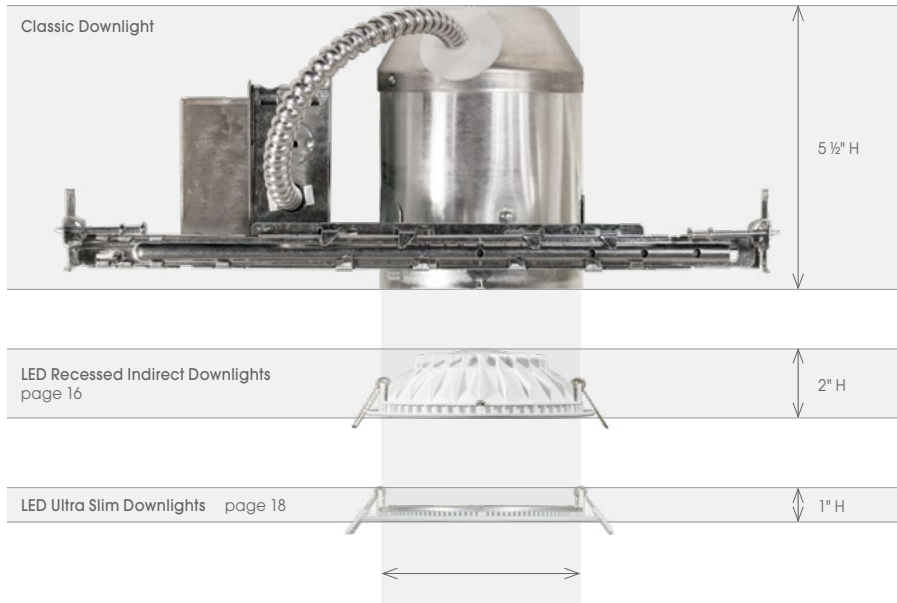

INDIRECT LED LIGHT SOURCE

Hidden from view, LEDs are positioned at the edge of the trim pointing up into a dome that reflects a glare-free, soft indirect light.

The Indirect Edge Lit Downlights feature a hidden light source in a die cast aluminum dome that is engineered to bounce a perfectly diffused indirect light. Offered in Square and Round options in white, these fixtures are ultra-shallow in profile and are rated for IC and Airtight applications. With an ultra-shallow profile of 2" or less, these fixtures are perfect for tight spaces such as soffits, insulated and suspended ceilings as well as installations directly below ceiling joists. Fixtures install flush to ceiling.