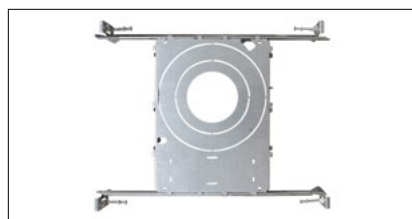

6" & 8" LED ULTRA SLIM DOWNLIGHTS

TYPE	LED ULTRA SLIM	LED ULTRA SLIM	LED ULTRA SLIM
Model	RLF-6814	RLF-6914	RLF-8822
Description	6" Ultra Slim Downlight with Round White Trim	6" Ultra Slim Downlight with Square White Trim	8" Ultra Slim Downlight with Round White Trim
Remote Driver Included	●	●	●
New Construction	●	●	●
Remodel	●	●	●
Dimensions	6 7/8" Ø x 1" H	6 7/8" x 6 7/8" x 1" H	9" Ø x 1" H
Ceiling Cutout	6 1/4" Ø	6 1/4" Ø	8 1/4" Ø
Ratings	IC, Airtight	IC, Airtight	IC, Airtight
Trim Options Sold Separately	RLT-68	RLT-69	
Input	120V AC	120V AC	120V AC
Wattage	14W	14W	22W
Lumens @3000K	900 Lm	900 Lm	1600 Lm
Efficacy @3000K	64 Lm/W	64 Lm/W	73 Lm/W
5 CCT Switch 2700K, 3000K, 3500K, 4000K, 5000K	●	●	●
3000K	●		
CRI	90+	90+	90+
Beam Angle	120°	120°	120°
Dimming	TRIAC	TRIAC	TRIAC
Environment	Indoor - Wet	Indoor - Wet	Indoor - Wet
Listing	c-ETL-us, Title 24	c-ETL-us, Title 24	c-ETL-us, Title 24
Warranty	5 Years	5 Years	5 Years

TRIM OPTIONS

	MODEL/DESCRIPTION	FINISH
	RLT-68 6" Round Decorative Trim Ring for RLF-6814	BK - Black BN - Brushed Nickel
	RLT-69 6" Square Decorative Trim Ring for RLF-6914	BK - Black BN - Brushed Nickel

RLH-346-NC-UNI
Universal Mounting Plate with Hanger Bars
Knock out hole size: 3" Ø, 4 3/8" Ø, 6 1/4" Ø