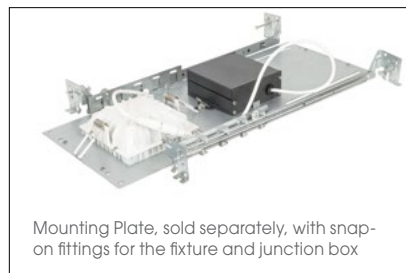

Mounting Plate, sold separately, with snap-on fittings for the fixture and junction box

RLF-33F
New Construction
Mounting Plate for RLF-3312

RLF-53F
New Construction
Mounting Plate for RLF-5315